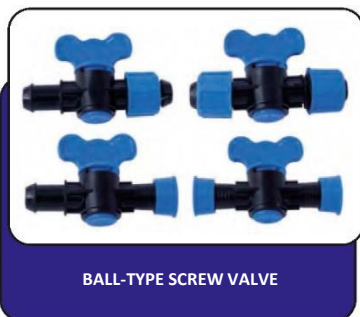

DRIP-FIT DRIP PIPE FITTINGS

BALL-TYPE FLAT SCREW VALVE

BALL-TYPE MINI VALVE

BALL-TYPE VALVE OUTLET NIPPLE

BALL-TYPE SCREW VALVE

BALL-TYPE DUAL MINI VALVE

BALL-TYPE DUAL SCREW VALVE

BALL-TYPE DUAL RING VALVE

DRIP-FIT DRIP PIPE FITTINGS

TEE FLAT RING VALVE

LAY FLAT OUTLET PART

TEE SCREW VALVE

RING FLAT PIPE ATTACHMENT SLEEVE COUPLING

RING FLAT PIPE OUTLET ADAPTER

RING FLAT BLIND TAP

FLAT SCREW ATTACHMENT SLEEVE COUPLING