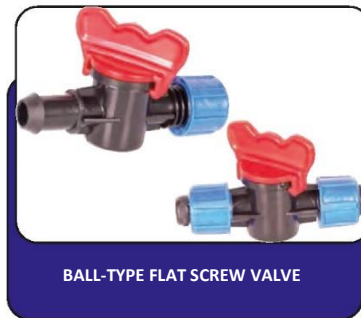

ROUND TEE ATTACHMENT

ROUND PIPE ELBOW ATTACHMENT

RING OUTLET NIPPLE

POLYETHYLENE FITTINGS

RING ATTACHMENT

NUT ATTACHMENT

RING BLIND TAP

SEALED RINGED OUTLET NIPPLE

SEALED OUTLET DOG NIPPLE

NUT OUTLET NIPPLE

LAY FLAT OUTLET

LAY FLAT RING OUTLET

LAY FLAT NUT OUTLET

CONICAL GASKET - ROUND GASKET

BLIND TAP - RAISED FACE GASKET

SINGLE RING FLAT VALVE

DRIP-FIT DRIP PIPE FITTINGS

BALL-TYPE FLAT SCREW VALVE

BALL-TYPE MINI VALVE

BALL-TYPE VALVE OUTLET NIPPLE

BALL-TYPE SCREW VALVE

BALL-TYPE DUAL MINI VALVE

BALL-TYPE DUAL SCREW VALVE

BALL-TYPE DUAL RING VALVE

DRIP-FIT DRIP PIPE FITTINGS

TEE FLAT RING VALVE

LAY FLAT OUTLET PART

TEE SCREW VALVE

RING FLAT PIPE ATTACHMENT SLEEVE COUPLING

RING FLAT PIPE OUTLET ADAPTER

RING FLAT BLIND TAP

FLAT SCREW ATTACHMENT SLEEVE COUPLING